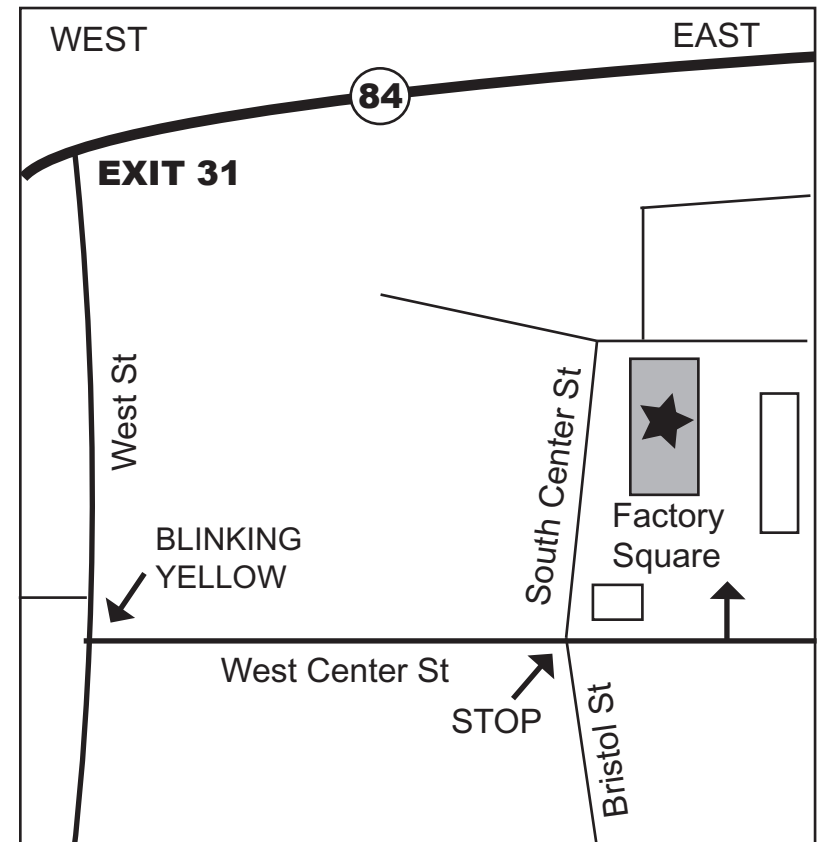

37 West Center Street, Factory Square, Suite 209

860.426.1667